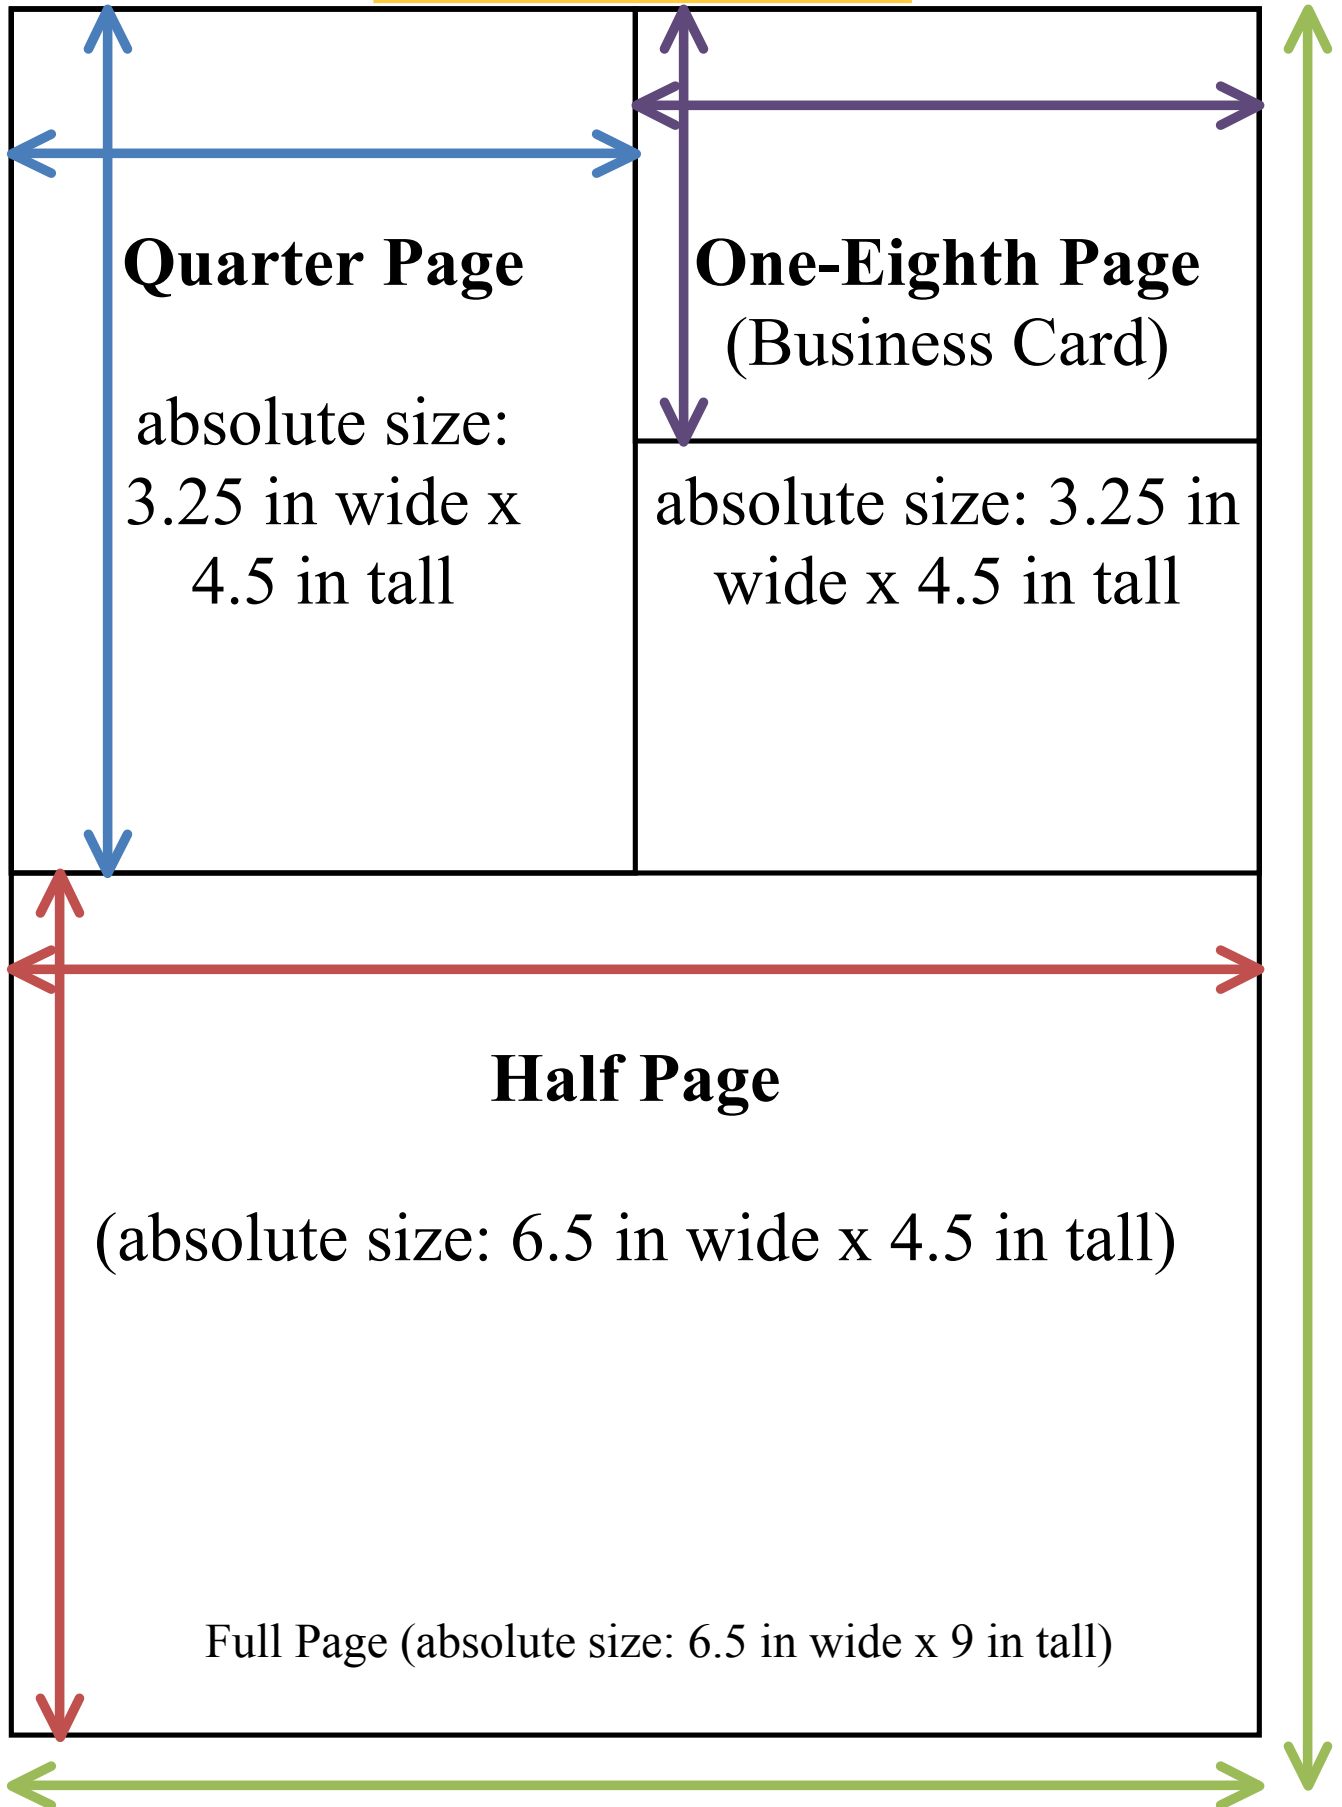

Ad Orientation is as Shown

Quarter Page

absolute size:
3.25 in wide x
4.5 in tall

**One-Eighth Page
(Business Card)**

absolute size: 3.25 in
wide x 4.5 in tall

Half Page

(absolute size: 6.5 in wide x 4.5 in tall)

Full Page (absolute size: 6.5 in wide x 9 in tall)